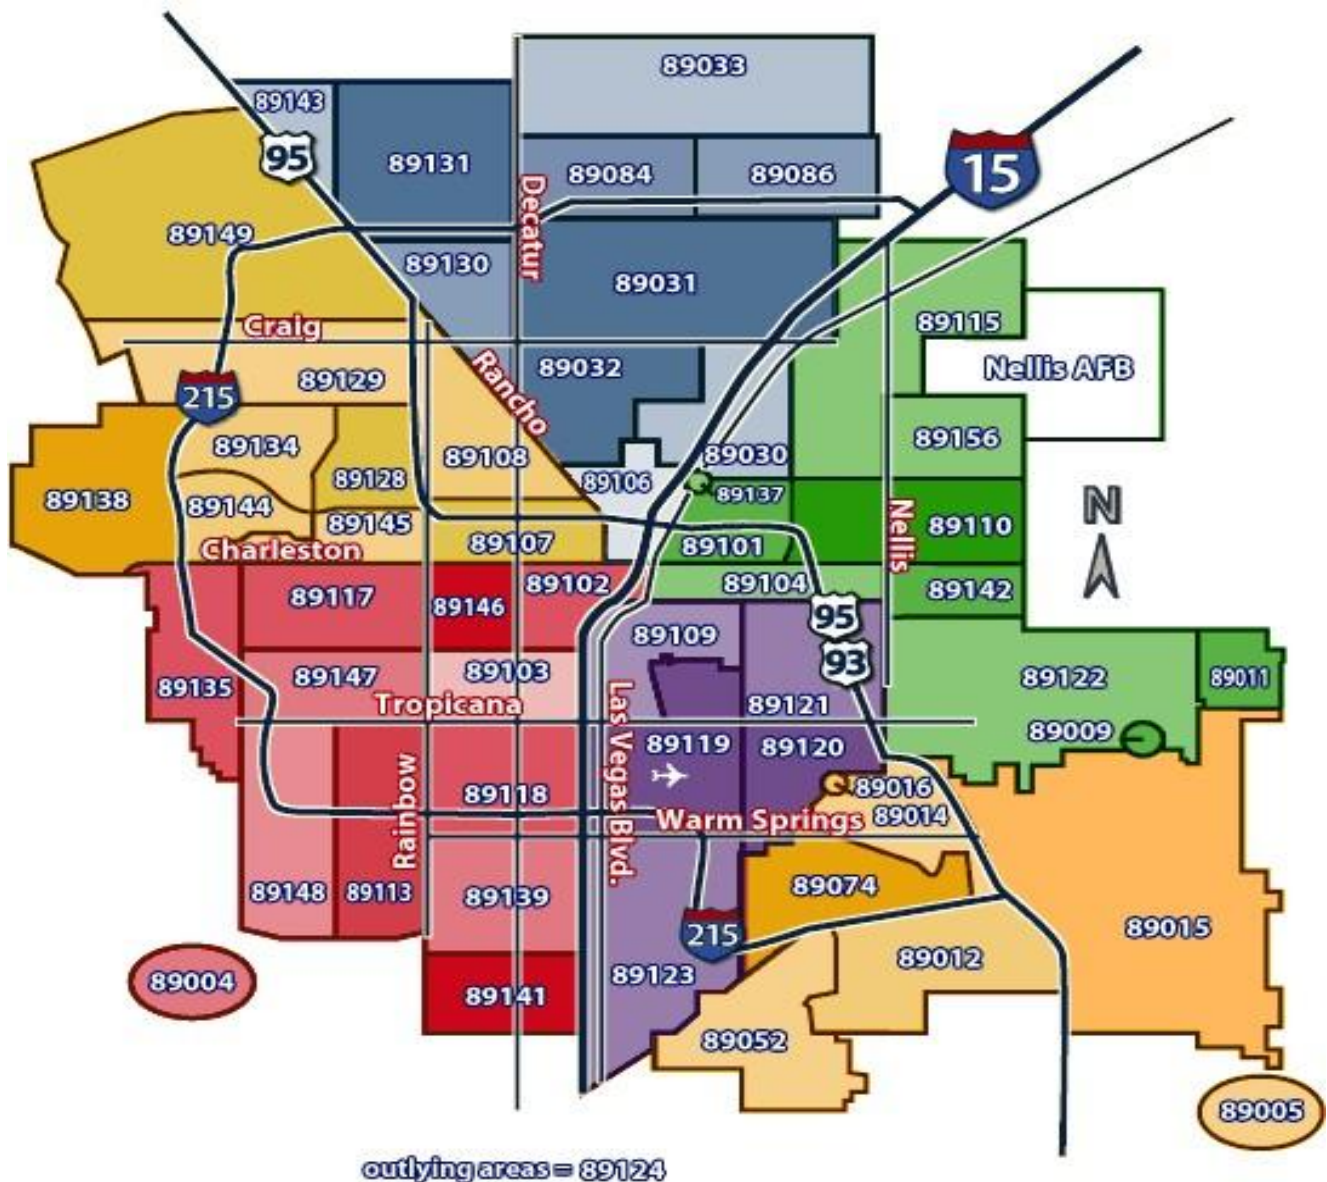

One of the projects for this new year of 2012 is to map by zip code where our Prime Timer members live in the Las Vegas Valley, so we can make better decisions when planning for our activities.

# ALEXIS PARK RESORT HOTEL

The Las Vegas Comedy Show  
Tuesday thru Saturday  
Show Starts at 9:00pm

375